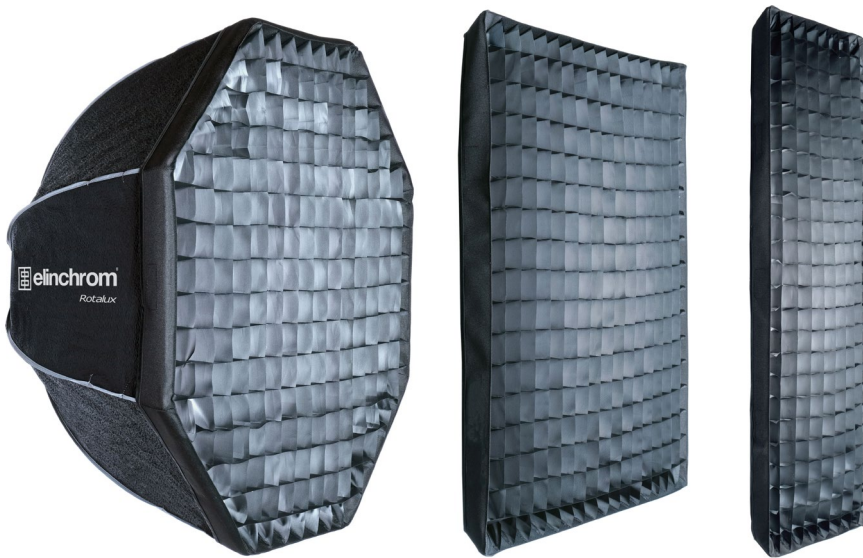

ELINCHROM ANNOUNCE GRIDS FOR THEIR ROTALUX LIGHTSHAPING TOOLS.

For 25 years, photographers have been using the Rotalux system to shape light. Now, Elinchrom added the Rotagrid for all popular Rotalux shapes and sizes.

October 21, 2019, Renens, Switzerland

The Rotalux - the photographer's choice.

This year Rotalux is celebrating 25 years of being the visual creator's first choice of light-shaping accessory. Throughout these years Rotalux has been continuously optimised and refined to become even better.

The missing piece.

Rotagrid is an optional accessory that gives visual creators the ability to reduce light spread with more control and precision than ever before. With Rotagrid attached to Rotalux, a new style of lighting becomes accessible.

More diffusion possible.

As part of the refinements made to Rotalux, external diffusers – available as a single item – now enable a second external diffuser to be fitted for even softer diffusion or make attaching a Rotagrid even simpler.

These new accessories are now available for every size and shape of the Rotalux range, a classic in lightshaping tools.