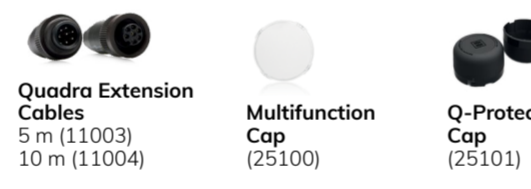

Quadra Extension Cables
5 m (11003)
10 m (11004)

Multifunction Cap
(25100)

Q-Protective Cap
(25101)